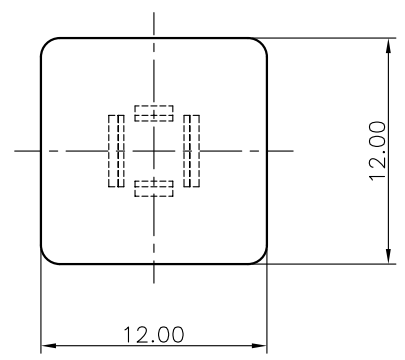

REV.	DESCRIPTION	DRAWN	CHECKED	APPROVED
A	NEW RELEASE	LJC 08/16/07'		

- NOTES:
1. Material: ABS.
 2. These Cover for switches are available in square and circle.
 3. The color are available on request. Standard color is ivory.
 4. Part Number Code:
DS1042-02 - X X

- Color
R: red
U: blue
W: White
K: black
Y: yellow
N: brown
G: Green
S: Salmon
- Cape Shape
C: Circle
F: Square

Circle

Square

Square

Circle

Tel: 86-574-63508787
Fax: 86-574-63510811
E-mail: sale@zhenqin.com.cn
Http://www.connfly.com

GENERAL TOLERANCE		ANGLE TOLERANCE		PROJECTION	TITLE	
X. ±0.60	.X ±0.38	.X ±5°	.X ±3°	mm	Switch Cover	
.XX ±0.25		.XX ±2°		SHEET SIZE	A4	SERIES DS1042-02
DRAWING TYPE		CUSTOMER		 晨翔电子有限公司 CONNFLY CONNFLY ELECTRONIC CO. LTD		
SCALE		1:1	SHEET 1 OF 1			
DRAWING NO.		C-DS1042-02-XX				