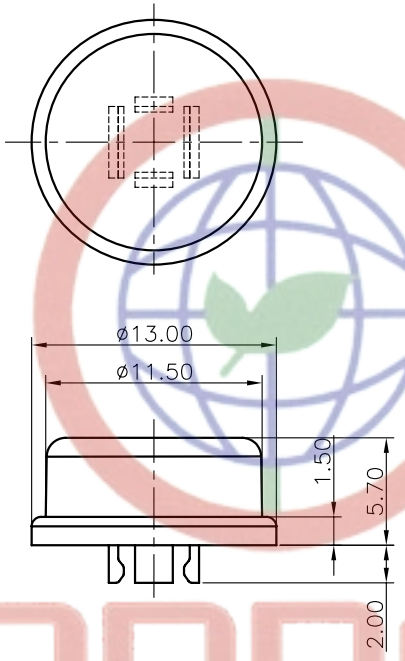

REV.	DESCRIPTION	DRAWN	CHECKED	APPROVED
A	NEW RELEASE	LJC 08/16/07'		

- NOTES:
1. Material: ABS.
 2. These Cover for switches are available in square and circle.
 3. The color are available on request. Standard color is ivory.
 4. Part Number Code:
DS1042-02 - X X

- Color
R: red
U: blue
W: White
K: black
Y: yellow
N: brown
G: Green
S: Salmon
- Cape Shape
C: Circle
F: Square

Circle

Square

Square

Circle

Tel: 86-574-63508787
Fax: 86-574-63510811
E-mail: sale@zhenqin.com.cn
Http://www.connfly.com

GENERAL TOLERANCE		ANGLE TOLERANCE		PROJECTION	TITLE	
X. ±0.60	.X ±0.38	.X ±5°	.X ±3°	mm	Switch Cover	
.XX ±0.25		.XX ±2°		SHEET SIZE	A4	SERIES DS1042-02
DRAWING TYPE		CUSTOMER		 晨翔电子有限公司 CONNFLY CONNFLY ELECTRONIC CO. LTD		
SCALE		1:1	SHEET 1 OF 1			
DRAWING NO.		C-DS1042-02-XX				